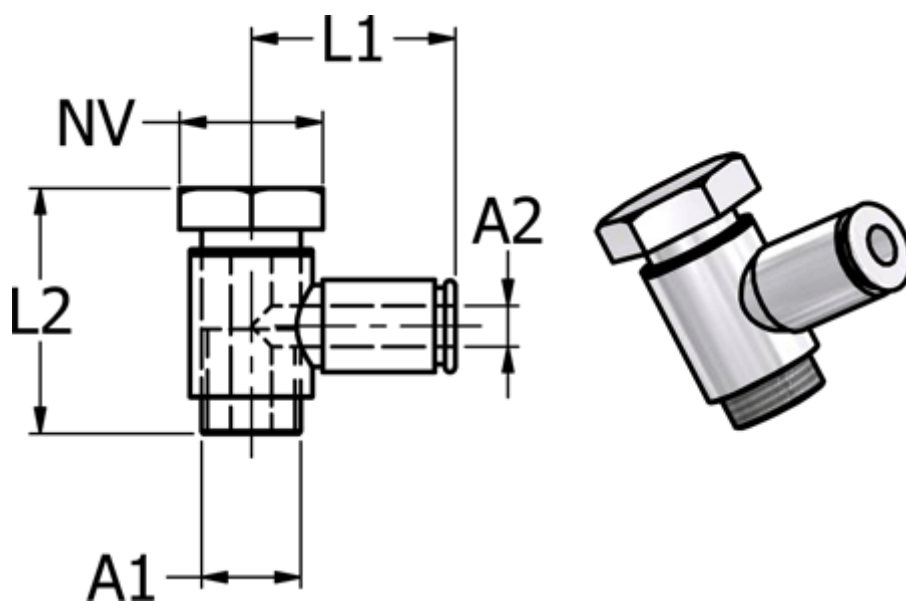

Article number: 58686301410

Description: Metal Push-in fitting 863.014-10, Ø10 / G 1/4"
Elbow swivel with FPM O-ring

Measures

Ext. hose diameter A2	= 10
L1	= 27
L2	= 33
NV	= 17
Thread A1	= G 1/4"